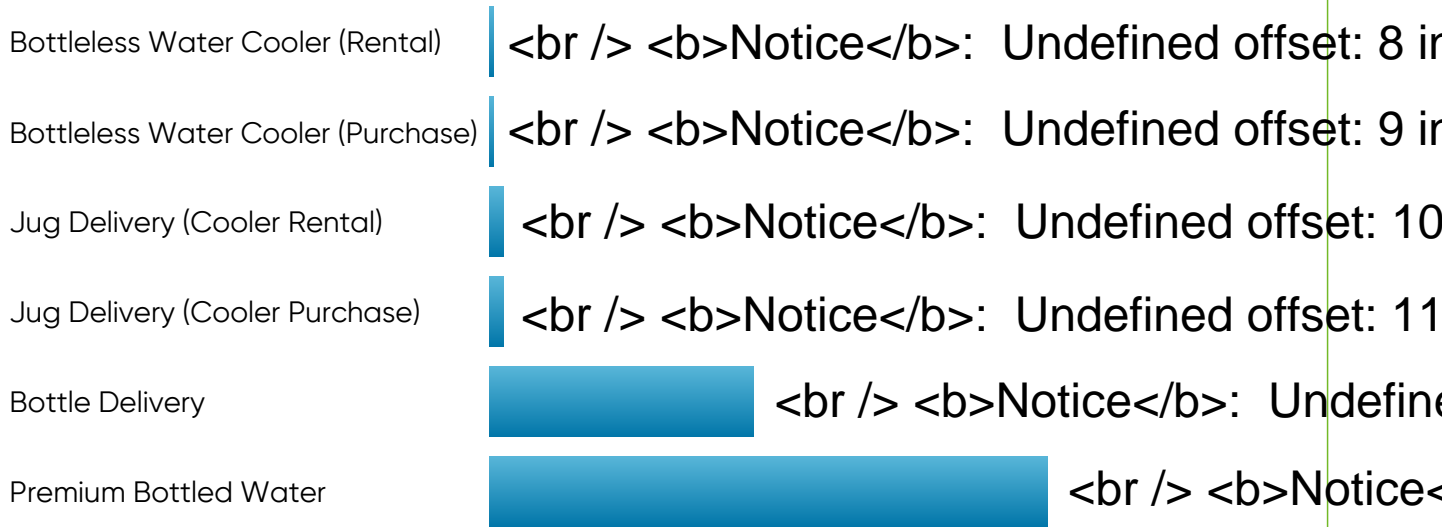

CO2 Equivalent: Miles in Passenger Vehicle