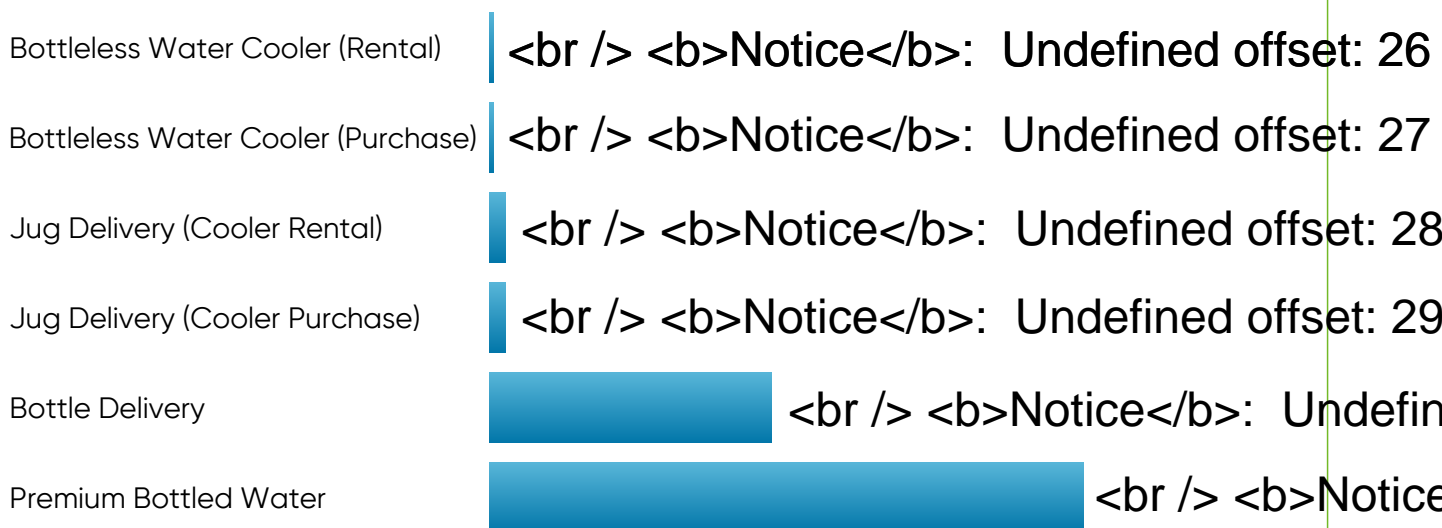

DAILY NUMBER OF USERS:

Estimated Total Annual Cost

CO2 Equivalent: Miles in Passenger Vehicle

CO2 Equivalent: Operating Hours of LED Lightbulb

CO2 Equivalent: Miles Flown on a Passenger Airplane

CO2 Equivalent: Pounds of Coal Burning