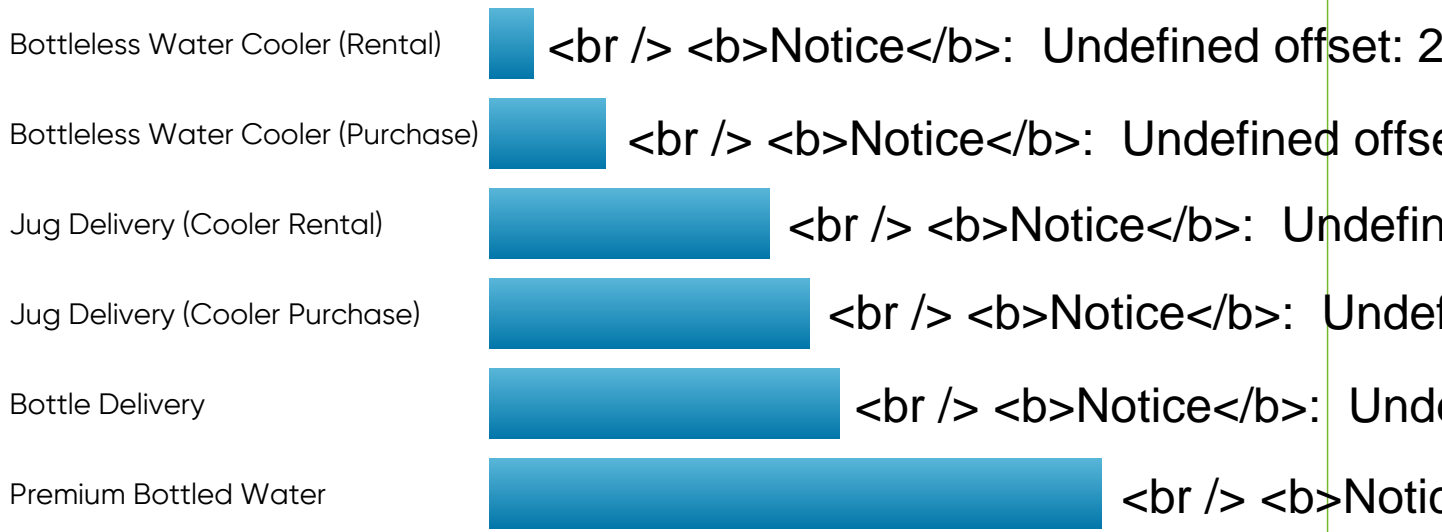

The Real Cost of Bottled Water

See How Our Bottleless Coolers Compare

We know there's a lot that goes into the decision making process when choosing your workplace water provider, including the financial and environmental costs. That's why we created this calculator comparing the different options. So, you can better determine which solution is best for your business. Thank you for using our tool, and we hope you share the results!

DAILY NUMBER OF USERS:

Estimated Total Annual Cost