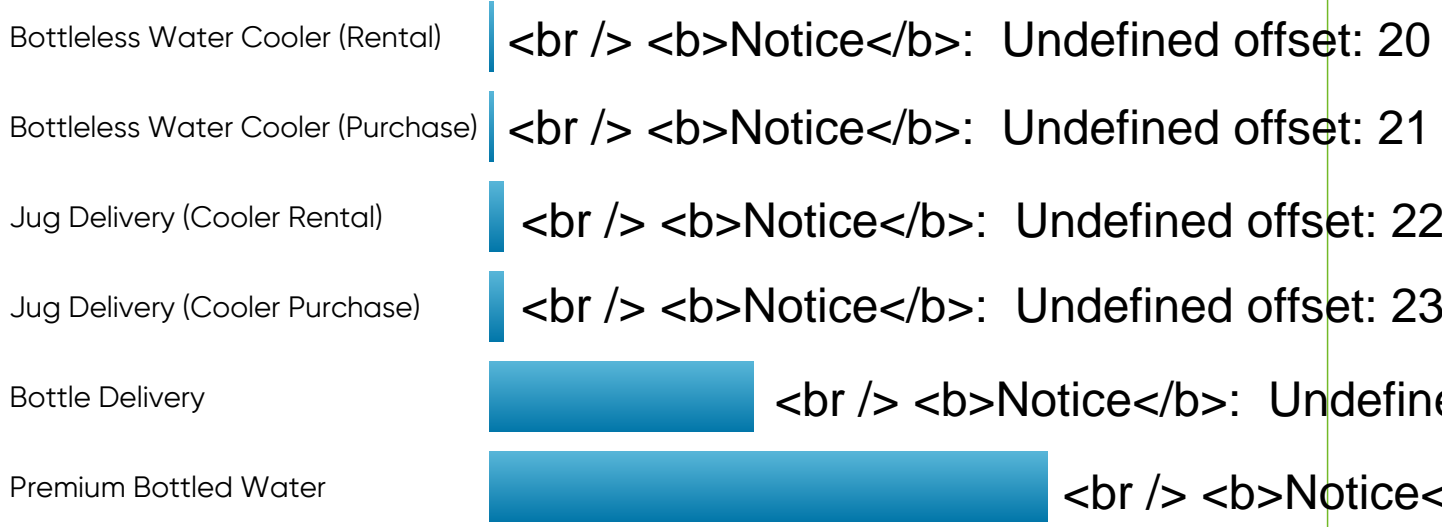

DAILY NUMBER OF USERS:

Estimated Total Annual Cost

CO2 Equivalent: Miles in Passenger Vehicle

CO2 Equivalent: Operating Hours of LED Lightbulb

CO2 Equivalent: Miles Flown on a Passenger Airplane

CO2 Equivalent: Pounds of Coal Burning