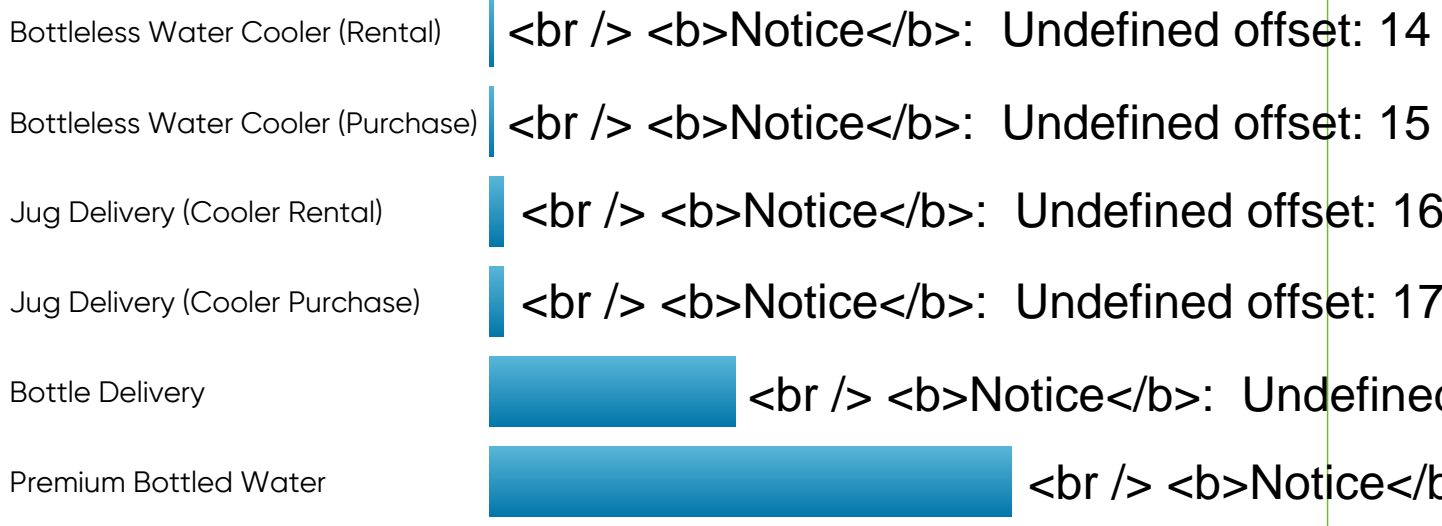

DAILY NUMBER OF USERS:

Estimated Total Annual Cost

CO2 Equivalent: Miles in Passenger Vehicle

CO2 Equivalent: Operating Hours of LED Lightbulb

CO2 Equivalent: Miles Flown on a Passenger Airplane

CO2 Equivalent: Pounds of Coal Burning