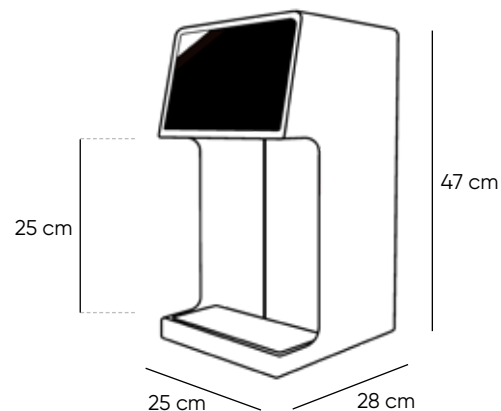

Specifications

Dimensions	Above counter: 47 cm h x 25 cm w x 28 cm d Under-the-counter: 71 cm h x 86 cm w x 61 cm d (easily fits into 2 cabinets)
Weight	–
Dispensing Height	25 cm
Water Options	Sparkling and cold still with and without added flavour
Recommended Water Pressure	50 - 80 psi
Rated Voltage/Frequency	120v/60Hz
Power Consumption	6 amps (recommend dedicated electrical outlet)
Model	Bevi CT/Bevi CT B