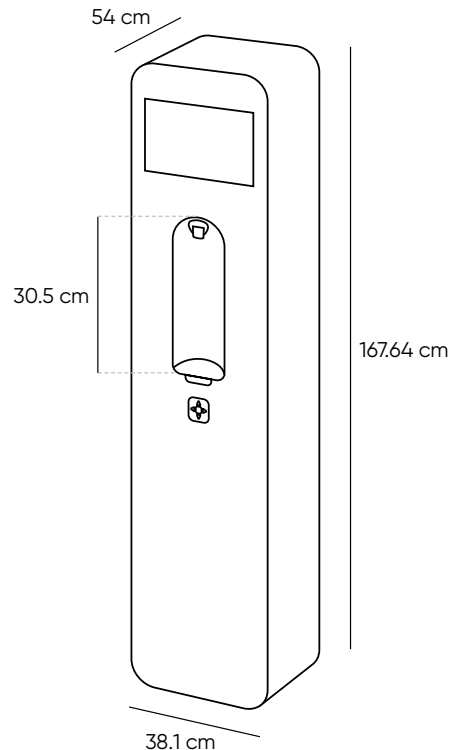

Specifications

Dimensions	167.64 cm h x 38.1 cm w x 54 cm d 66" h x 16" w x 21.25" d
Weight	136.1 kg/300 lbs.
Dispensing Height	30.5 cm/12"
Water Options	Sparkling and cold still with and without added flavor and enhancements
Cooling Capacity	Unlimited
Hot Tank Capacity	0.79 gallon/3 liters
Rated Voltages/Frequency	115v/60Hz
Power Consumption	12 amps max