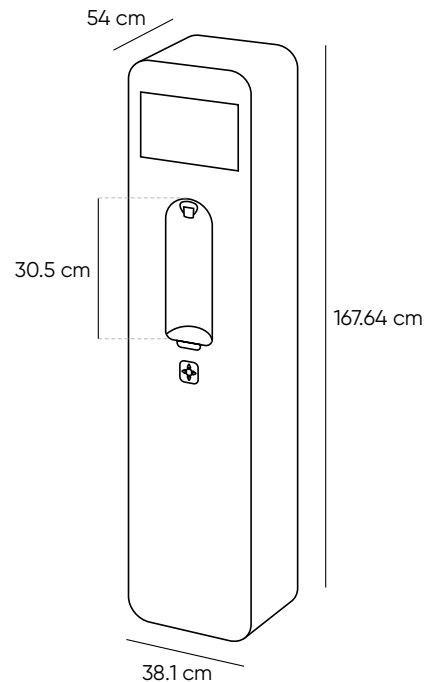

Specifications

Dimensions	167.64 cm h x 38.1 cm w x 54 cm d 66" h x 16" w x 21.25" d
Weight	136.1 kg/300 lbs.
Dispensing Height	30.5 cm/12"
Water Options	Sparkling and cold still with and without added flavour and enhancements
Cooling Capacity	Unlimited
Hot Tank Capacity	0.79 gallon/3 liters
Rated Voltages/Frequency	115v/60Hz
Power Consumption	12 amps max
Model	Bevi 2.0