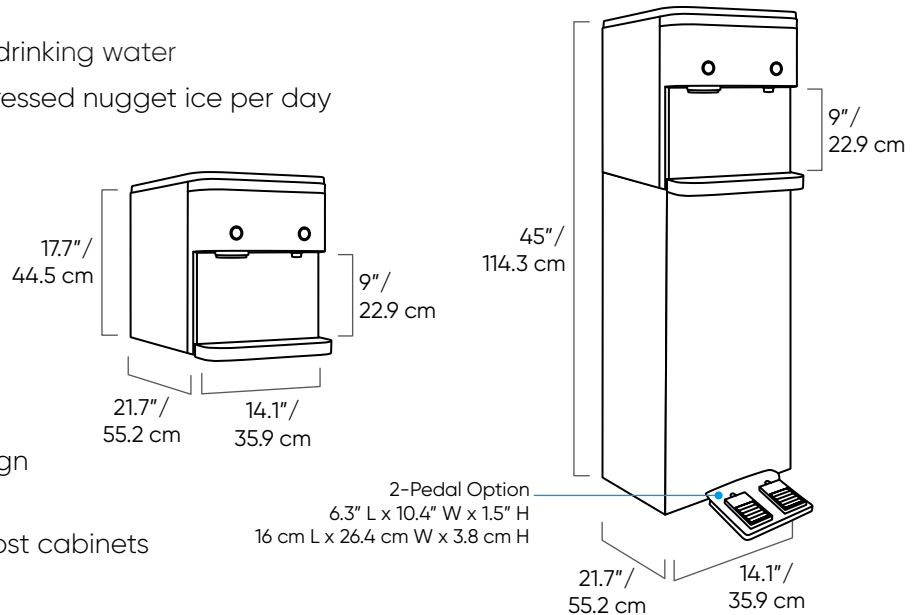

water up

Quench 960/965

Upgrade your workplace water and ice dispenser with the Quench 960! The Quench 960 water and ice dispenser produces up to 125 lbs/56.7 kg. of high-quality chewable nugget ice while providing an endless supply of freshly filtered ambient and hot drinking water. With its taller “no-bend” ergonomic design, the Quench 960 is an attractive addition to any workplace location – break room, kitchen, or hallway. The Quench 965 is the same great water and ice dispenser as a compact space-saving countertop model. Water up with the Quench 960!

Bottlefree Water Cooler & Ice Dispenser

- State-of-the-art Quench filtration
- Single spout for room temperature and hot drinking water
- Produces 125 lbs/56.7 kg of chewable compressed nugget ice per day
- Stores up to 7 lbs/3.2 kg of ice
- Hot water safety dispensing
- Antimicrobial surface protection
- Leak detection technology
- Touchless dual pedal dispensing or touch sensor interface
- ADA compliant
- Taller ergonomic “no-bend” dispensing design (freestanding model)
- Countertop model Quench 965 fits under most cabinets

Specifications

Quench 960 (Freestanding)

Dimensions	45" h x 14.1" w x 21.7" d 114.3 cm h x 35.9 cm w x 55.2 cm d
Dispensing Area Height	9"/22.9 cm
Weight	60 lbs/27.3 kg
Ice Output	125 lbs/56.7 kg in 24 hours
Ice Storage	7 lbs/3.2 kg
Recommended Water Pressure	30 - 70 psi
Rated Voltage/Frequency	120V/60Hz
Power Consumption	1.6kWh/ 24 hours
Drainage	Drainless technology
Model Number	960

Quench 965 (Countertop)

Dimensions	17.7" h x 14.1" w x 21.7" d 44.5 cm h x 35.9 cm w x 55.2 cm d
Dispensing Area Height	9"/22.9 cm
Weight	43 lbs/19.6 kg
Ice Output	125 lbs/56.7 kg in 24 hours
Ice Storage	7 lbs/3.2 kg
Recommended Water Pressure	30 - 70 psi
Rated Voltage/Frequency	120V/60Hz
Power Consumption	1.6kWh/24 hours
Drainage	Drainless technology
Model Number	965