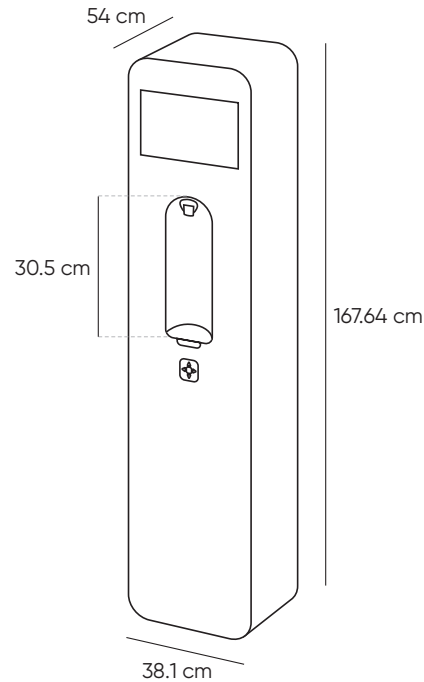

Specifications

Dimensions	167.64 cm h x 38.1 cm w x 54 cm d 66" h x 16" w x 21.25" d
Weight	136.1 kg/300 lbs.
Dispensing Height	30.5 cm/12"
Water Options	Sparkling and cold still with and without added flavour and enhancements
Cooling Capacity	Unlimited
Hot Tank Capacity	0.79 gallon/3 liters
Rated Voltages/Frequency	115v/60Hz
Power Consumption	12 amps max
Model	Bevi 2.0